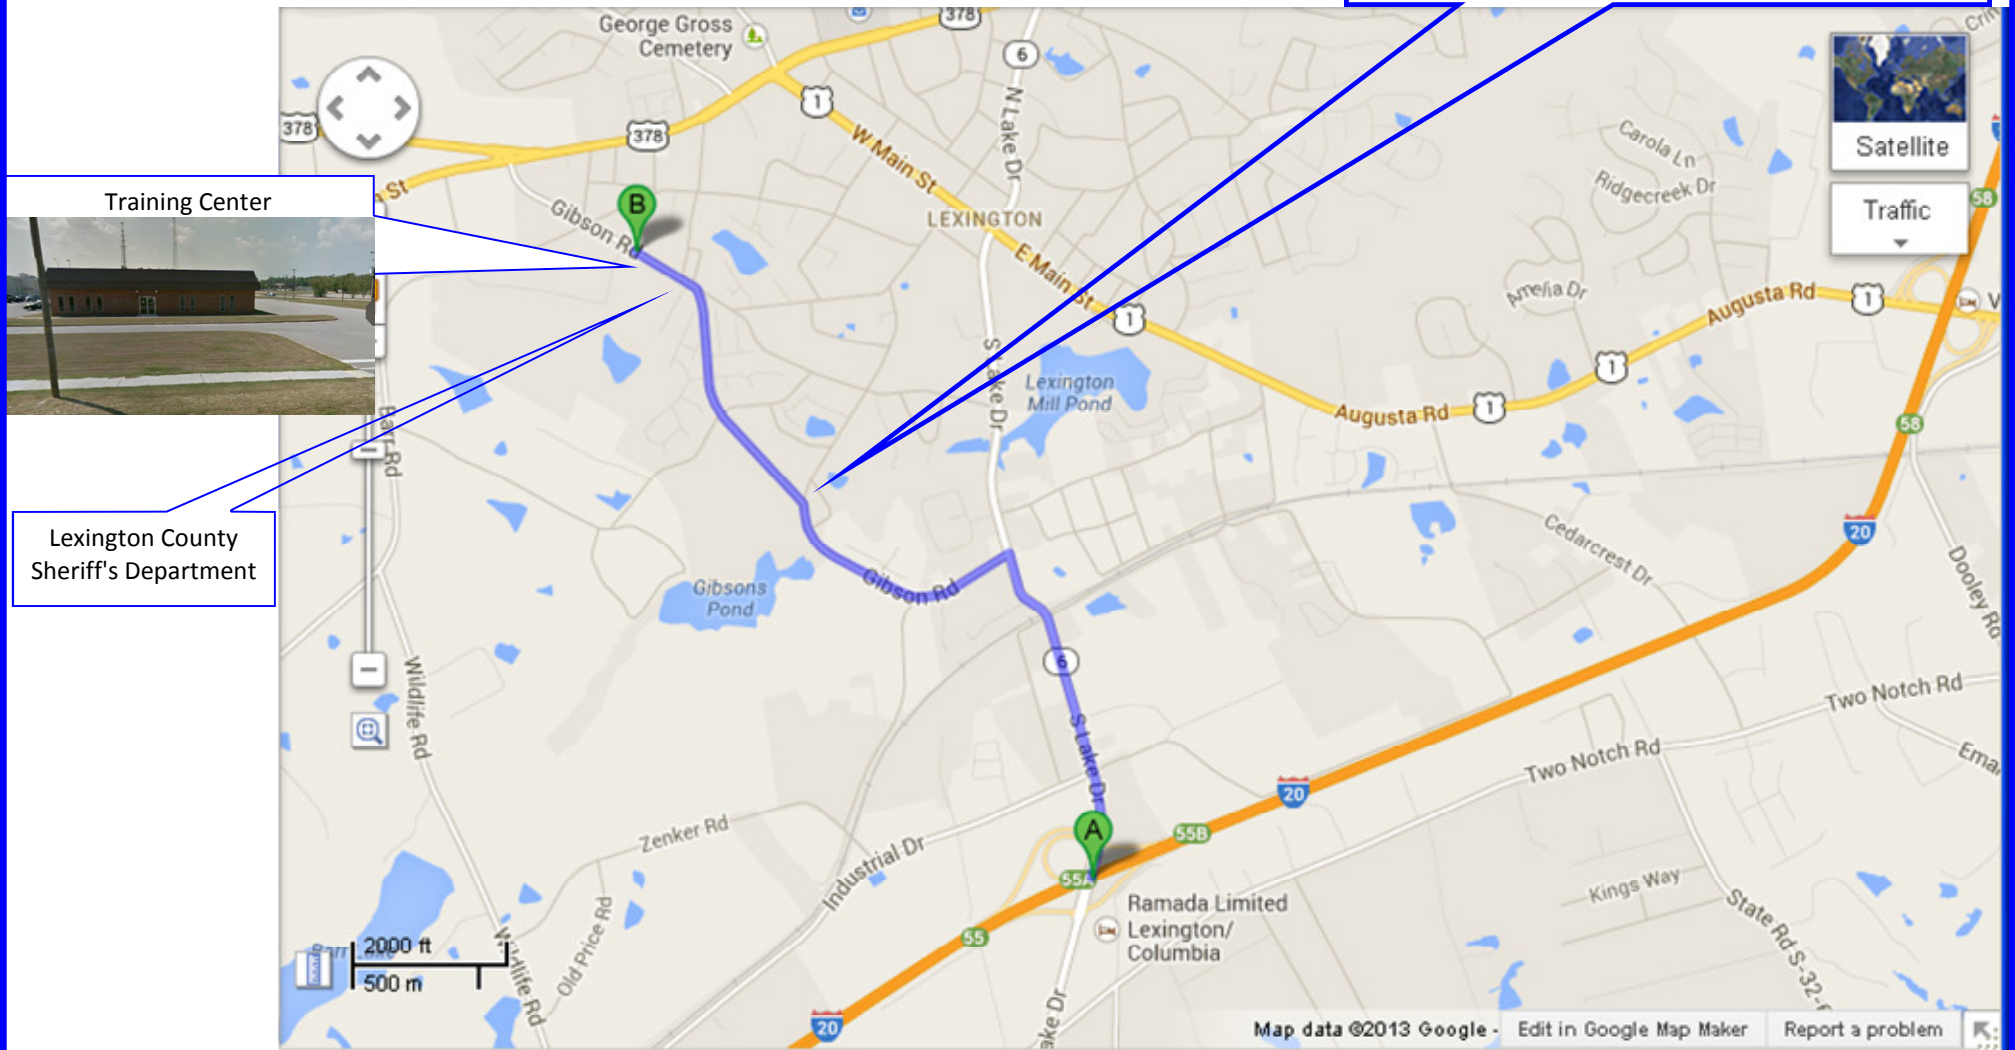

Directions to Lexington County Sheriff's Department Training Center

541 Gibson Rd, Lexington, SC 29072

From I-20

1. Take exit 55 toward Lexington .8mi
2. Turn left onto Gibson Rd
3. After crossing the creek and passing the park on the left, bear left as indicated to stay on Gibson Rd.
4. Turn left at the stop sign to stay on Gibson.
5. Training Center is just past the Sheriff's Department on the left.

Bear left to stay on Gibson at this intersection.

Lexington County Sheriff's Department

Directions to Lexington County Sheriff's Department Training Center

541 Gibson Rd, Lexington, SC 29072

Area Hotels