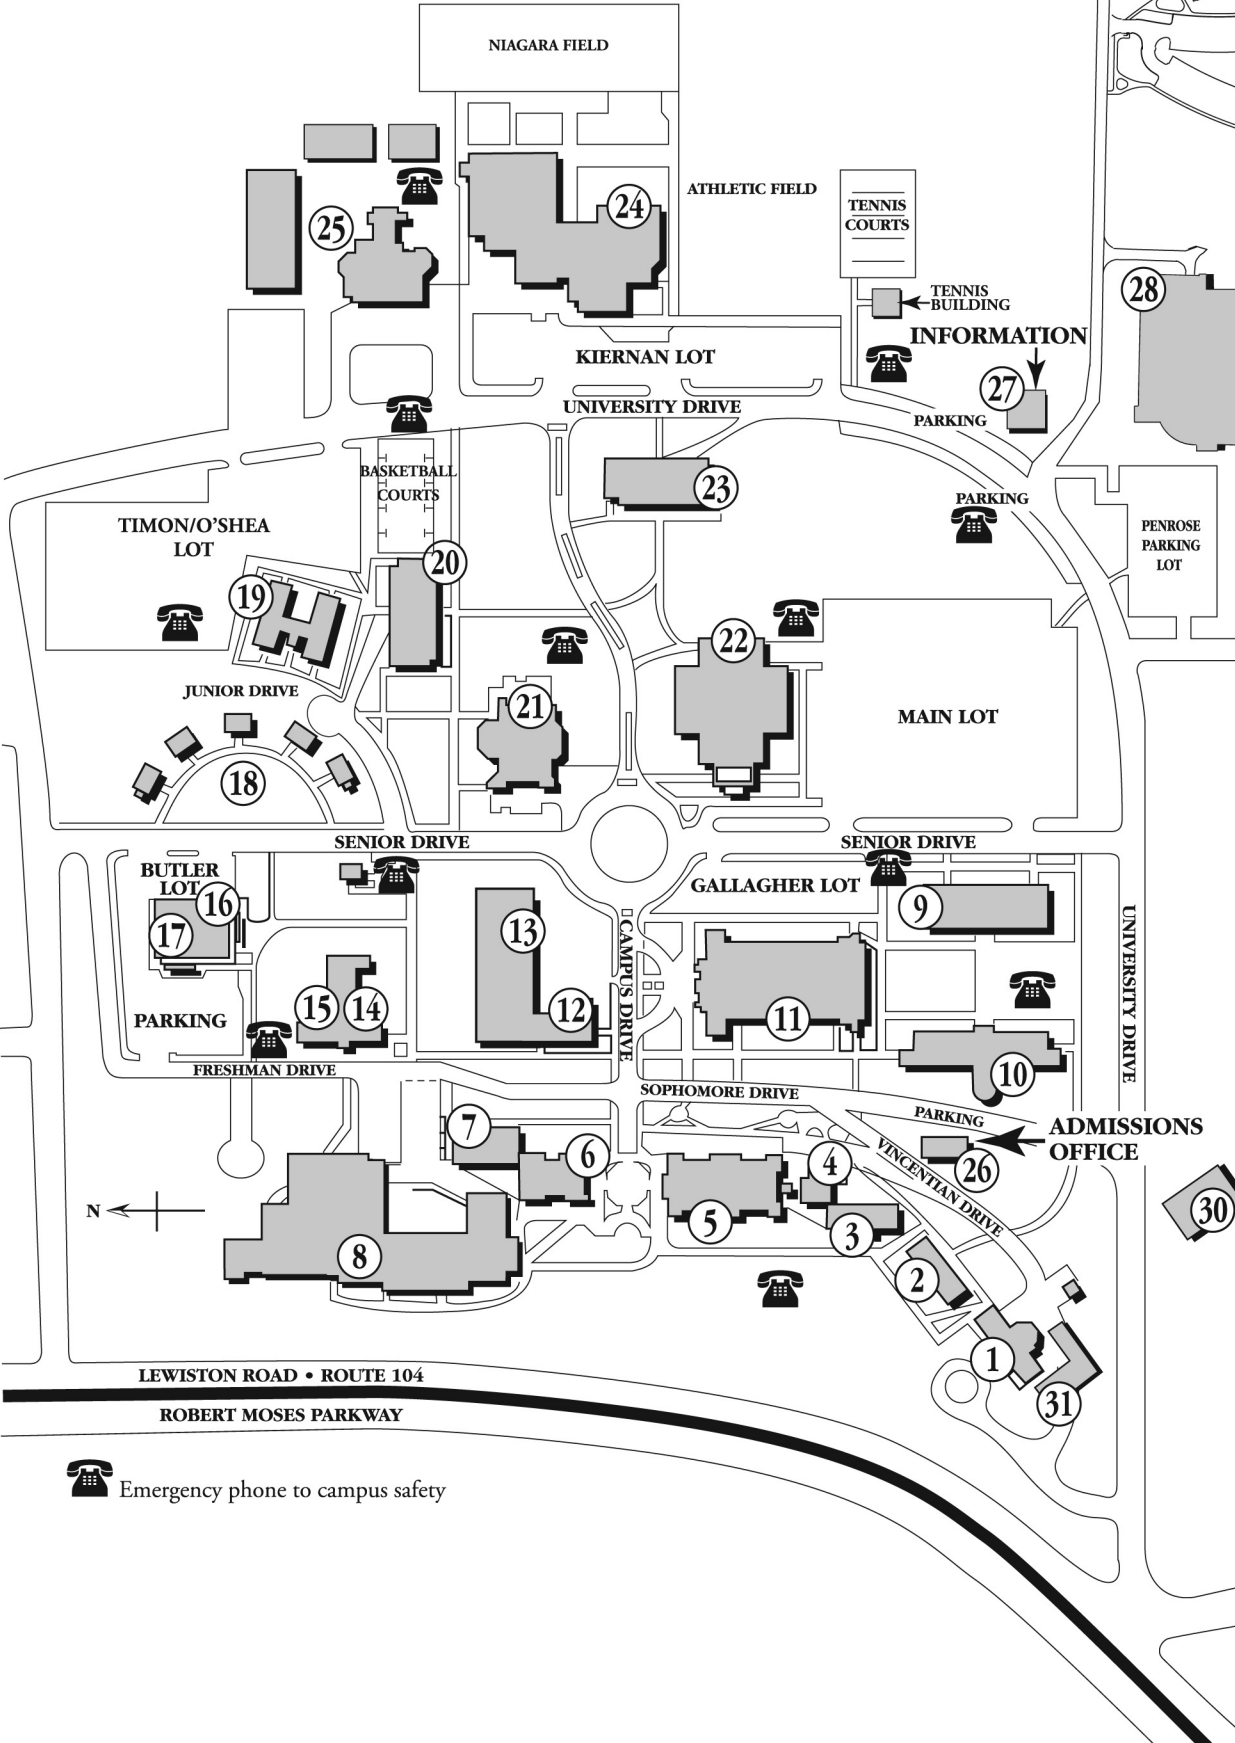

NIAGARA UNIVERSITY

Education That Makes a Difference

1. Meade Hall
2. Lynch Hall
3. O'Donoghue Hall
4. St. Vincent's Annex
5. St. Vincent's Hall
6. Alumni Hall
7. Human Resources/Power Plant
8. Clet Hall/Theater/Institutional Advancement/Alumni Office
9. Our Lady of Angels Library
10. DePaul Hall
11. Gallagher Center
12. Bisgrove Hall
13. Academic Complex
14. U.S. Post Office
15. Marian House
16. University Bookstore
17. Butler Building
Office of Student Records and Financial Services/
Health Services
18. Varsity Village
19. Timon Hall
20. O'Shea Hall
21. Dunleavy Hall
22. Castellani Art Museum
23. Seton Hall
24. Kiernan Center
25. Physical Plant
26. Bailo Hall
27. Campus Safety
28. Dwyer Ice Arena
29. Student Apartments
30. Roosevelt House
31. Vincentian Residence

 Emergency phone to campus safety